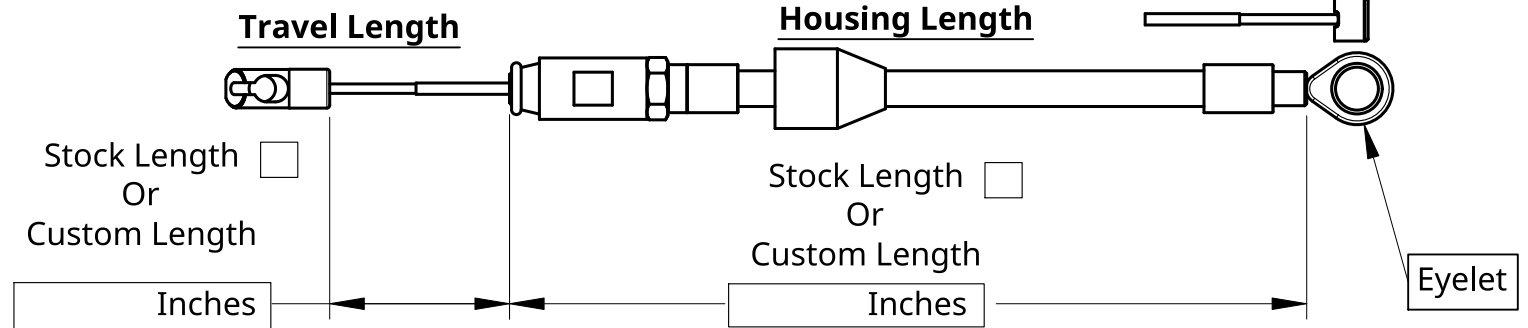

Name: _____

Business Name: _____

Address: _____

Phone: _____

Email: _____

Model and Year must be specified to get stock lengths

Braid Color:

- Sterling Chromite II
- Polished Stainless
- Black Pearl
- Copper Canyon
- KARBONFIBR
- XR Black
- XR Stainless Steel

Fitting Plating:

- Chrome
- Black

- Barrel End Inner Cable** 23 CVO (Base P/N 3238 or 3239) **Eyelet End Inner Cable** All other Models

- Standard Cable** 2021-23 FLTRK, FLTRX, FLTRXS, FLHR, FLHRXS; 22-23 FLTRXST; & ALL M8 SOFTAIL FOR 18-23 (Base P/N 3234)